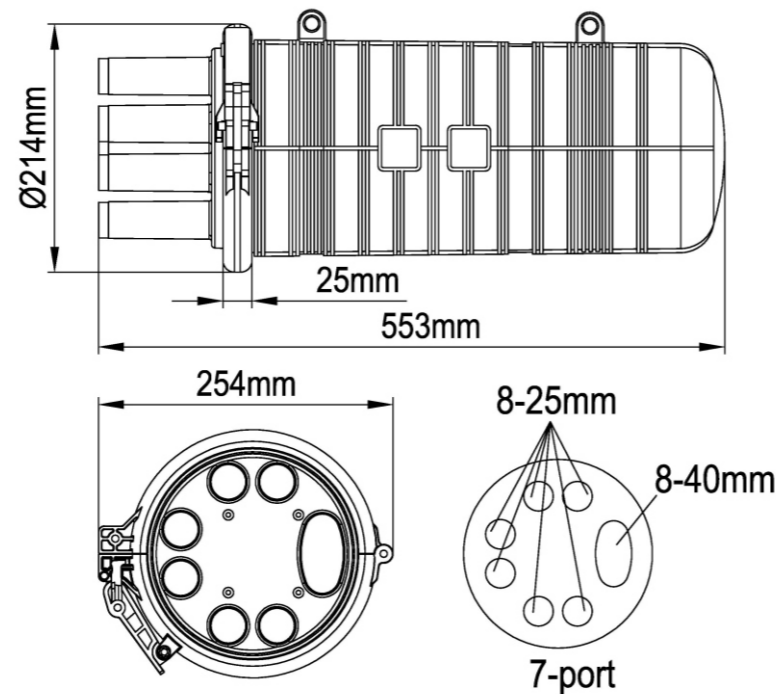

Dome Heat shrinkable Seal Fiber Optic Splice Closure(FOSC)

GJS-D014

Features

- The closure adopts heat shrinkable sealing structure. There is one big oval shaped inlet/outlet port in base. The big oval shaped port is used for the sealing of uncut straight-through fiber cable, the small ports are used for branch fiber cable and drop cable.
- It adopts engineering PC plastic with high-strength to make the closure has longer life time and excellent sealing performance.
- The patented sealing structure keep good sealing performance after re-entry and re-using.
- The bending radius of FOSTs meet the international standard.
- It could save the installation time and improve work efficiently.

Applications

- ◆ Suitable for bunchy & ribbon fibers
- ◆ Aerial, underground, wall-mounting, hand hole-mounting, pole-mounting and duct-mounting

Structural Drawing

Dome Heat shrinkable Seal Fiber Optic Splice Closure(FOSC)

Ordering Information

Optical Splice Trays

#032
234X100X11mm

#029
265X124X10mm

#041
274X136X15mm

Type	Fibers/Tray	Max. Capacity	Tray#	Suitable Cable Dia. allowed(mm)
GJS-D014 I(Bunchy)	12F	168F	031	1 big oval port:65X40mm 6 small round ports:25mm
GJS-D014 II(Bunchy)	12-24F	216F	032	
GJS-D014 III(Bunchy)	24-48F	336F	027	
GJS-D014 IV(Bunchy)	36- 72F	576F	029	
GJS-D014 V(Ribbon)	72F	360F	041	
GJS-D014 VI(Ribbon)	144F	576F	042	