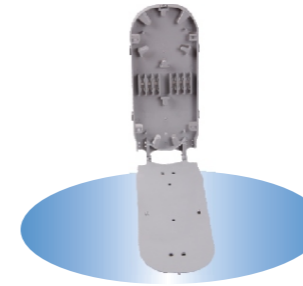

Dome Heat shrinkable Seal Fiber Optic Splice Closure(FOSC)

GJS-D014

Features

- The closure adopts heat shrinkable sealing structure. There is one big oval shaped inlet/outlet port in base. The big oval shaped port is used for the sealing of uncut straight-through fiber cable, the small ports are used for branch fiber cable and drop cable.
- It adopts engineering PC plastic with high-strength to make the closure has longer life time and excellent sealing performance.
- The patented sealing structure keep good sealing performance after re-entry and re-using.
- The bending radius of FOSTs meet the international standard.
- It could save the installation time and improve work efficiently.

Applications

- ◆ Suitable for bunchy & ribbon fibers
- ◆ Aerial, underground, wall-mounting, hand hole-mounting, pole-mounting and duct-mounting

Structural Drawing

Dome Heat shrinkable Seal Fiber Optic Splice Closure(FOSC)

Ordering Information

Optical Splice Trays

#032
234X100X11mm

#029
265X124X10mm

#041
274X136X15mm

Type	Fibers/Tray	Max. Capacity	Tray#	Suitable Cable Dia. allowed(mm)
GJS-D014 I(Bunchy)	12F	168F	031	1 big oval port:65X40mm 6 small round ports:25mm
GJS-D014 II(Bunchy)	12-24F	216F	032	
GJS-D014 III(Bunchy)	24-48F	336F	027	
GJS-D014 IV(Bunchy)	36- 72F	576F	029	
GJS-D014 V(Ribbon)	72F	360F	041	
GJS-D014 VI(Ribbon)	144F	576F	042	