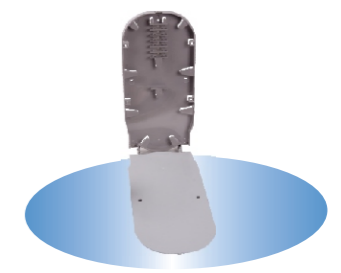

Dome Heat shrinkable Seal Fiber Optic Splice Closure(FOSC)

GJS-D014

Features

- The closure adopts heat shrinkable sealing structure. There is one big oval shaped inlet/outlet port in base. The big oval shaped port is used for the sealing of uncut straight-through fiber cable, the small ports are used for branch fiber cable and drop cable.
- It adopts engineering PC plastic with high-strength to make the closure has longer life time and excellent sealing performance.
- The patented sealing structure keep good sealing performance after re-entry and re-using.
- The bending radius of FOSTs meet the international standard.
- It could save the installation time and improve work efficiently.

Applications

- ◆ Suitable for bunchy & ribbon fibers
- ◆ Aerial, underground, wall-mounting, hand hole-mounting, pole-mounting and duct-mounting

Structural Drawing

Dome Heat shrinkable Seal Fiber Optic Splice Closure(FOSC)

Ordering Information

Optical Splice Trays

#032
234X100X11mm

#029
265X124X10mm

#041
274X136X15mm

Type	Fibers/Tray	Max. Capacity	Tray#	Suitable Cable Dia. allowed(mm)
GJS-D014 I(Bunchy)	12F	168F	031	1 big oval port:65X40mm 6 small round ports:25mm
GJS-D014 II(Bunchy)	12-24F	216F	032	
GJS-D014 III(Bunchy)	24-48F	336F	027	
GJS-D014 IV(Bunchy)	36- 72F	576F	029	
GJS-D014 V(Ribbon)	72F	360F	041	
GJS-D014 VI(Ribbon)	144F	576F	042	